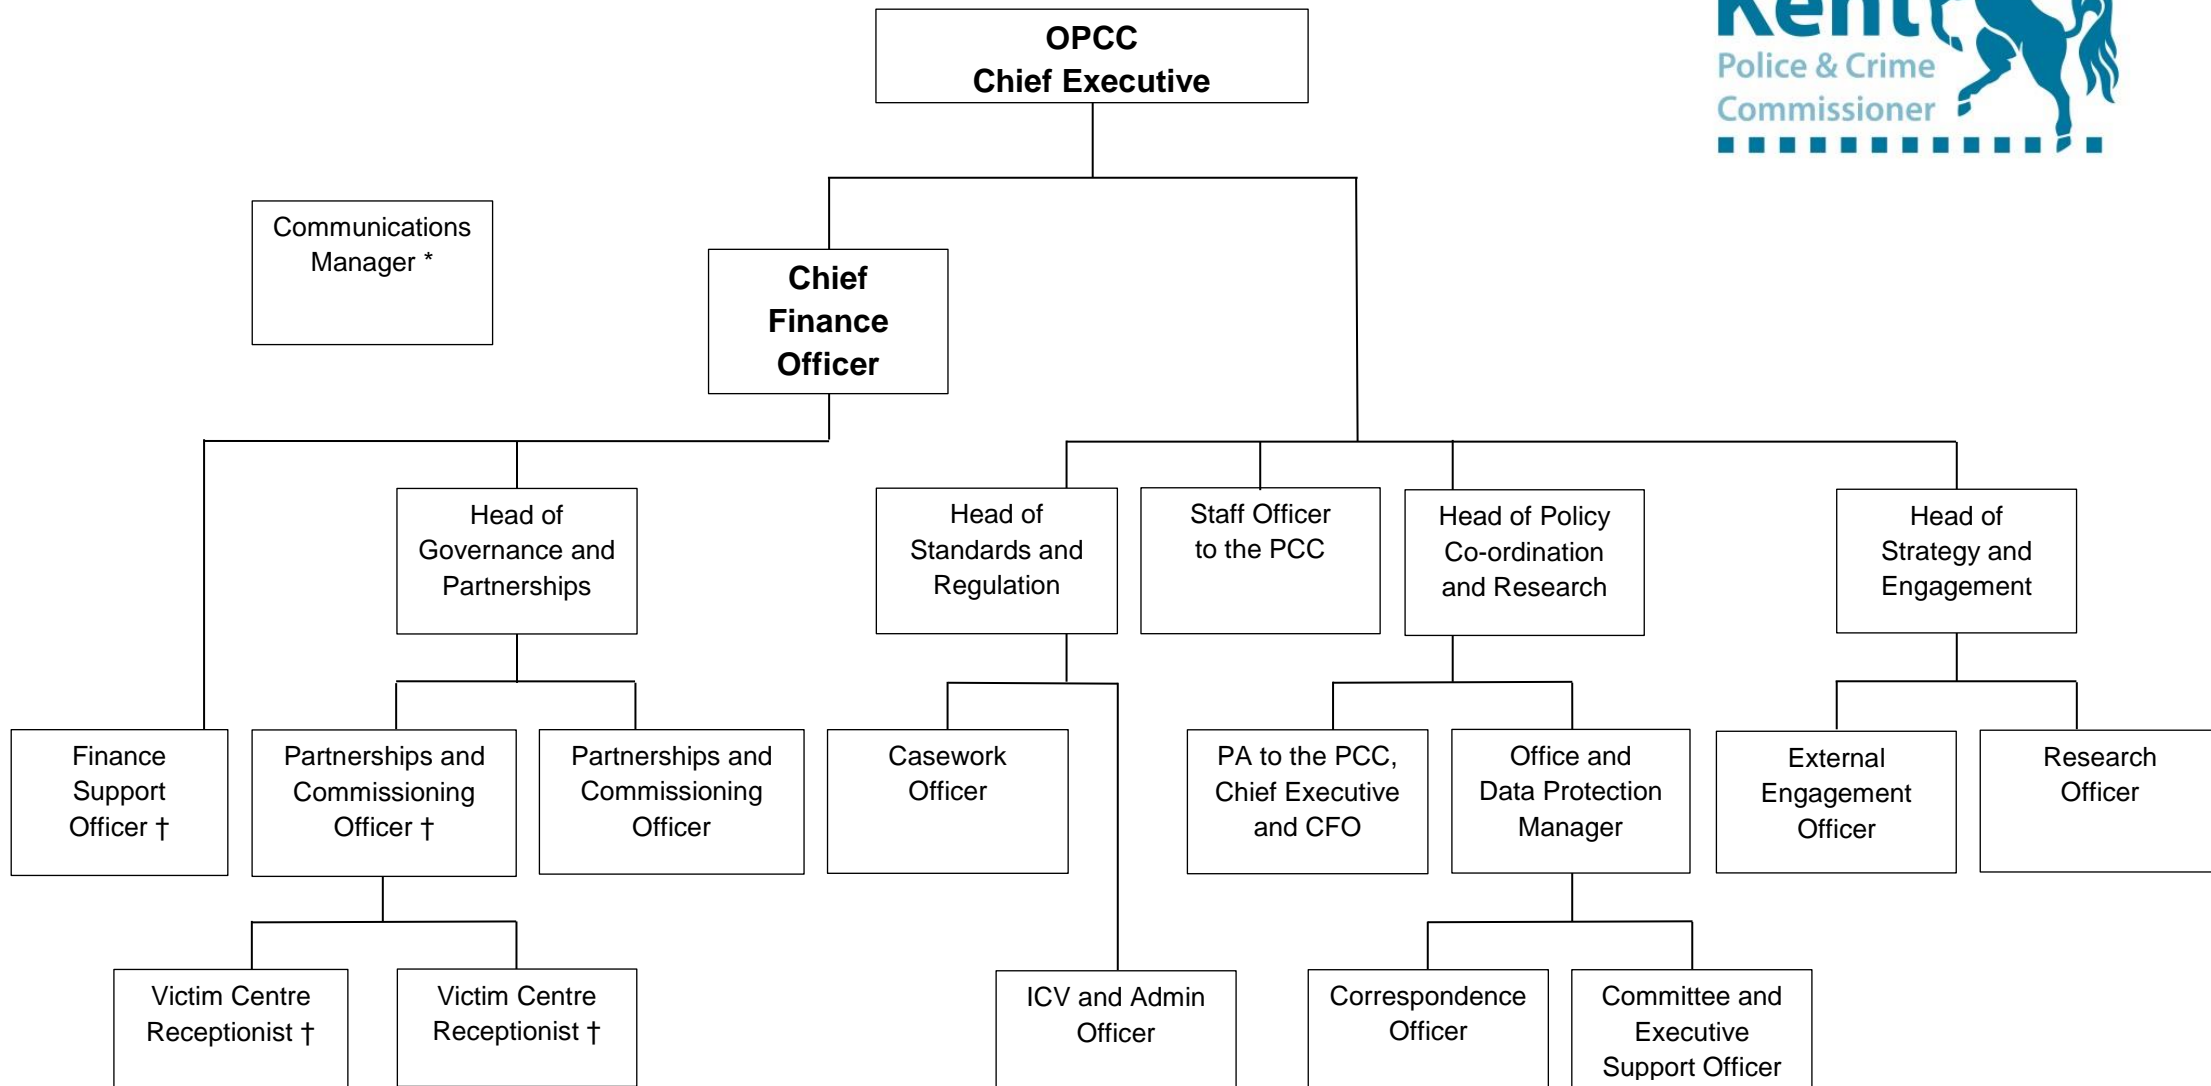

## Office of the Kent Police and Crime Commissioner Structure

\* Communications Manager is employed by the Chief Constable, but seconded to the OPCC

† Part-time post